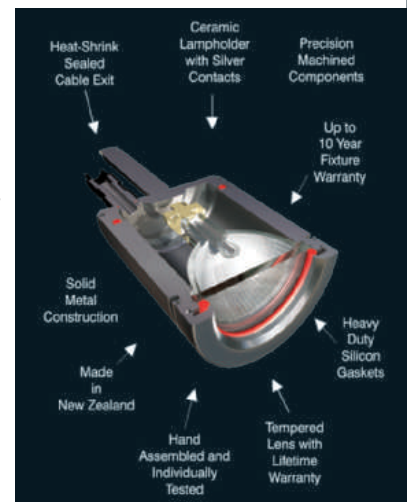

Product Application:

- Architectural lighting
- Landscape design

Performance Data:

- Exclusive 360 side-emitting 1.12 watt LED, 3K, 4K, 35,000-hrs.
- Wall and path luminaires constructed from pure copper and brass
- Also available in LV G4 Xelogen 10 or 20 watts, 20,000- or 10,000-hr. rated life, 100 or 250 lumens

www.HighLightSeries.com
559.438.5800
Contact: Becky Carlson

Circle 154

ELECTRICAL, LIGHTING

OUTDOOR LIGHTING FIXTURES

Hunza

▲ To ensure that an outdoor lighting fixture will last the distance, it is essential to use the best materials and pay careful attention to detail. Hunza combines simplicity in design with precision-machined components to produce low-voltage outdoor fixtures that will leave a lasting impression. Hunza offers the highest quality in path, deck, landscape, in-ground, underwater and wall mount fixtures.